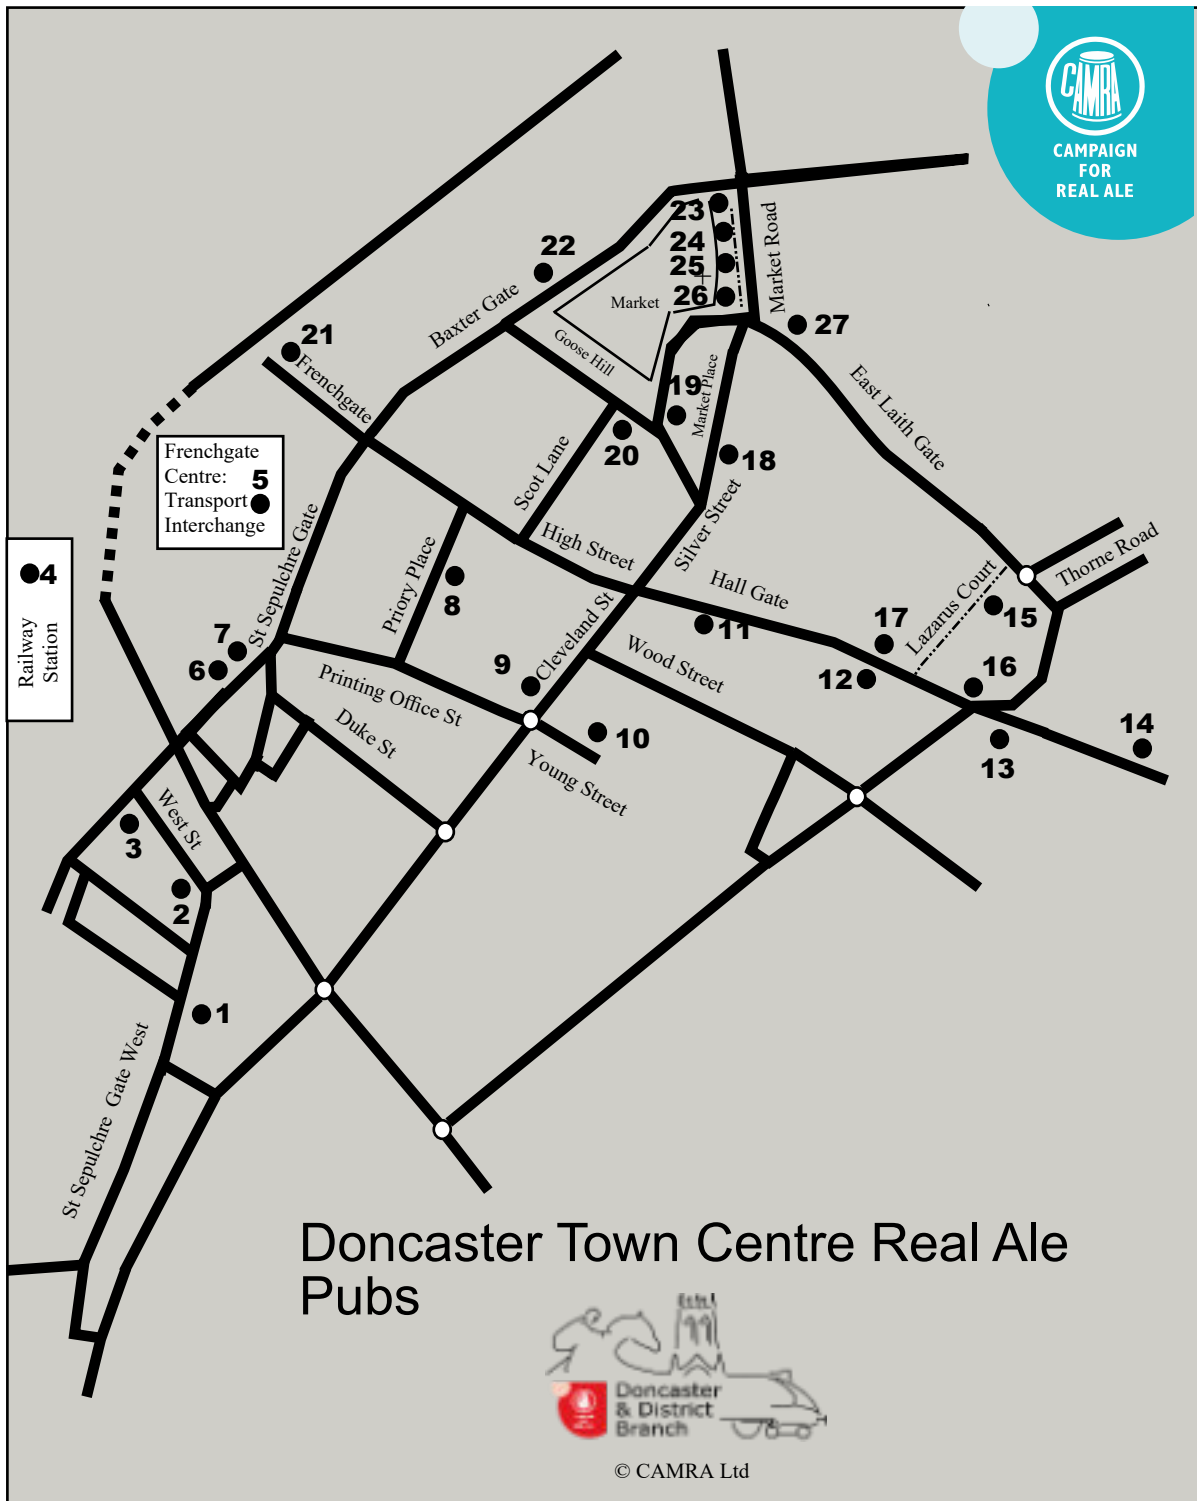

CAMPAIGN
FOR
REAL ALE

- | | |
|-----------------------------|----------------------------|
| 1. Corner Pin | 14. Town Field Sports Club |
| 2. The Leopard | 15. Social |
| 3. The Railway | 16. Hallcross |
| 4. The Draughtsman | 17. The Yorkshire Grey |
| 5. The Mallard | 18. Ballers Sports Bar |
| 6. The 'Little' Plough | 19. The Courtyard |
| 7. Tut 'n' Shive | 20. The Red Lion |
| 8. The Gatehouse | 21. White Swan |
| 9. The Angel & Royal | 22. The Black Bull |
| 10. Doncaster Brewery & Tap | 23. Don Valley Tap |
| 11. Yates | 24. Market Place Alehouse |
| 12. Lockwood | 25. Masons Arms |
| 13. Salutation | 26. Queen Craffhouse |
| | 27. Horse & Groom |